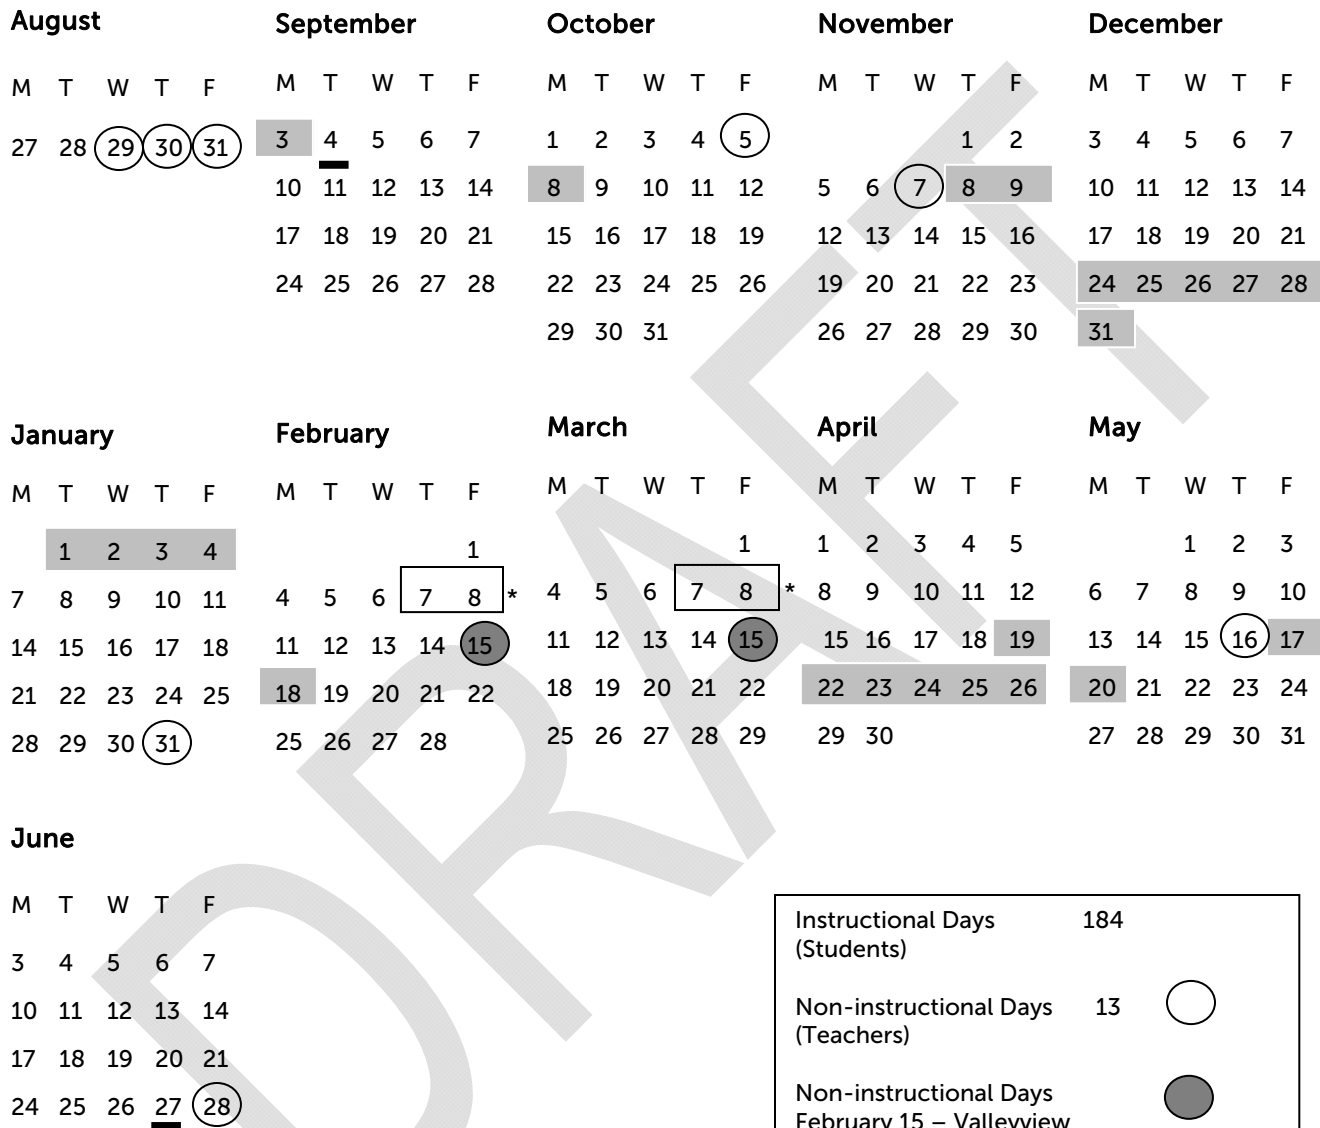

Northern Gateway  
Public Schools

2018-2019 Official School Year

Instructional Days (Students)	184	
Non-instructional Days (Teachers)	13	○
Non-instructional Days February 15 – Valleyview March 15 – Onway to Fox Creek		●
<b>Total Operational Days</b>	<b>197</b>	
First and Last Day of Instruction for students		—
Vacation/Days in Lieu For Parent-Teacher Interviews		■
Teachers' Convention February 7 & 8 – Onway to Fox Creek March 7 & 8 - Valleyview		□*

<u>Month</u>	<u>Instructional Days</u>		<u>Non Instructional Days</u>		<u>Operational Days</u>	
August	0		3		3	
September	19		0		19	
October	21		1		22	
November	19		2		21	
December	15		0		15	
January	18	92	1	7	19	99
February	17/18		2/1		19	
March	20/19		1/2		21	
April	16		0		16	
May	20		2		22	
June	19	92	1	6	20	98
<b>TOTAL</b>	<b>184</b>		<b>13</b>		<b>197</b>	

- Aug 29 - 31 - Staff Planning & Development Days
- Sept 3 - Labour Day
- Sept 4 - First Day for Students
- Oct 5 - Staff Planning & Development Day
- Oct 8 - Thanksgiving Day
- Nov 7 - Staff Planning & Development Day
- Nov 8 - Day in Lieu of Parent Teacher Interviews
- Nov 9 - Day Off
- Dec 24 - Jan 4 - Christmas Vacation
- Jan 31 - Staff Planning & Development Day
- \*Feb 7 & 8 - Teachers' Convention (Onoway to Fox Creek)
- Feb 15 - Staff Planning & Development Day (Valleyview)
- Feb 18 - Family Day
- \*Mar 7 & 8 - Teachers' Convention (Valleyview)
- Mar 15 - Staff Planning & Development Day (Onoway to Fox Creek)
- Apr 19 - Good Friday
- Apr 22 - 26 - Easter Vacation
- May 16 - Staff Planning and Development Day
- May 17 - Day in Lieu of Parent Teacher Interviews
- May 20 - Victoria Day
- Jun 27 - Last Day for Students
- Jun 28 - Staff Planning & Development Day